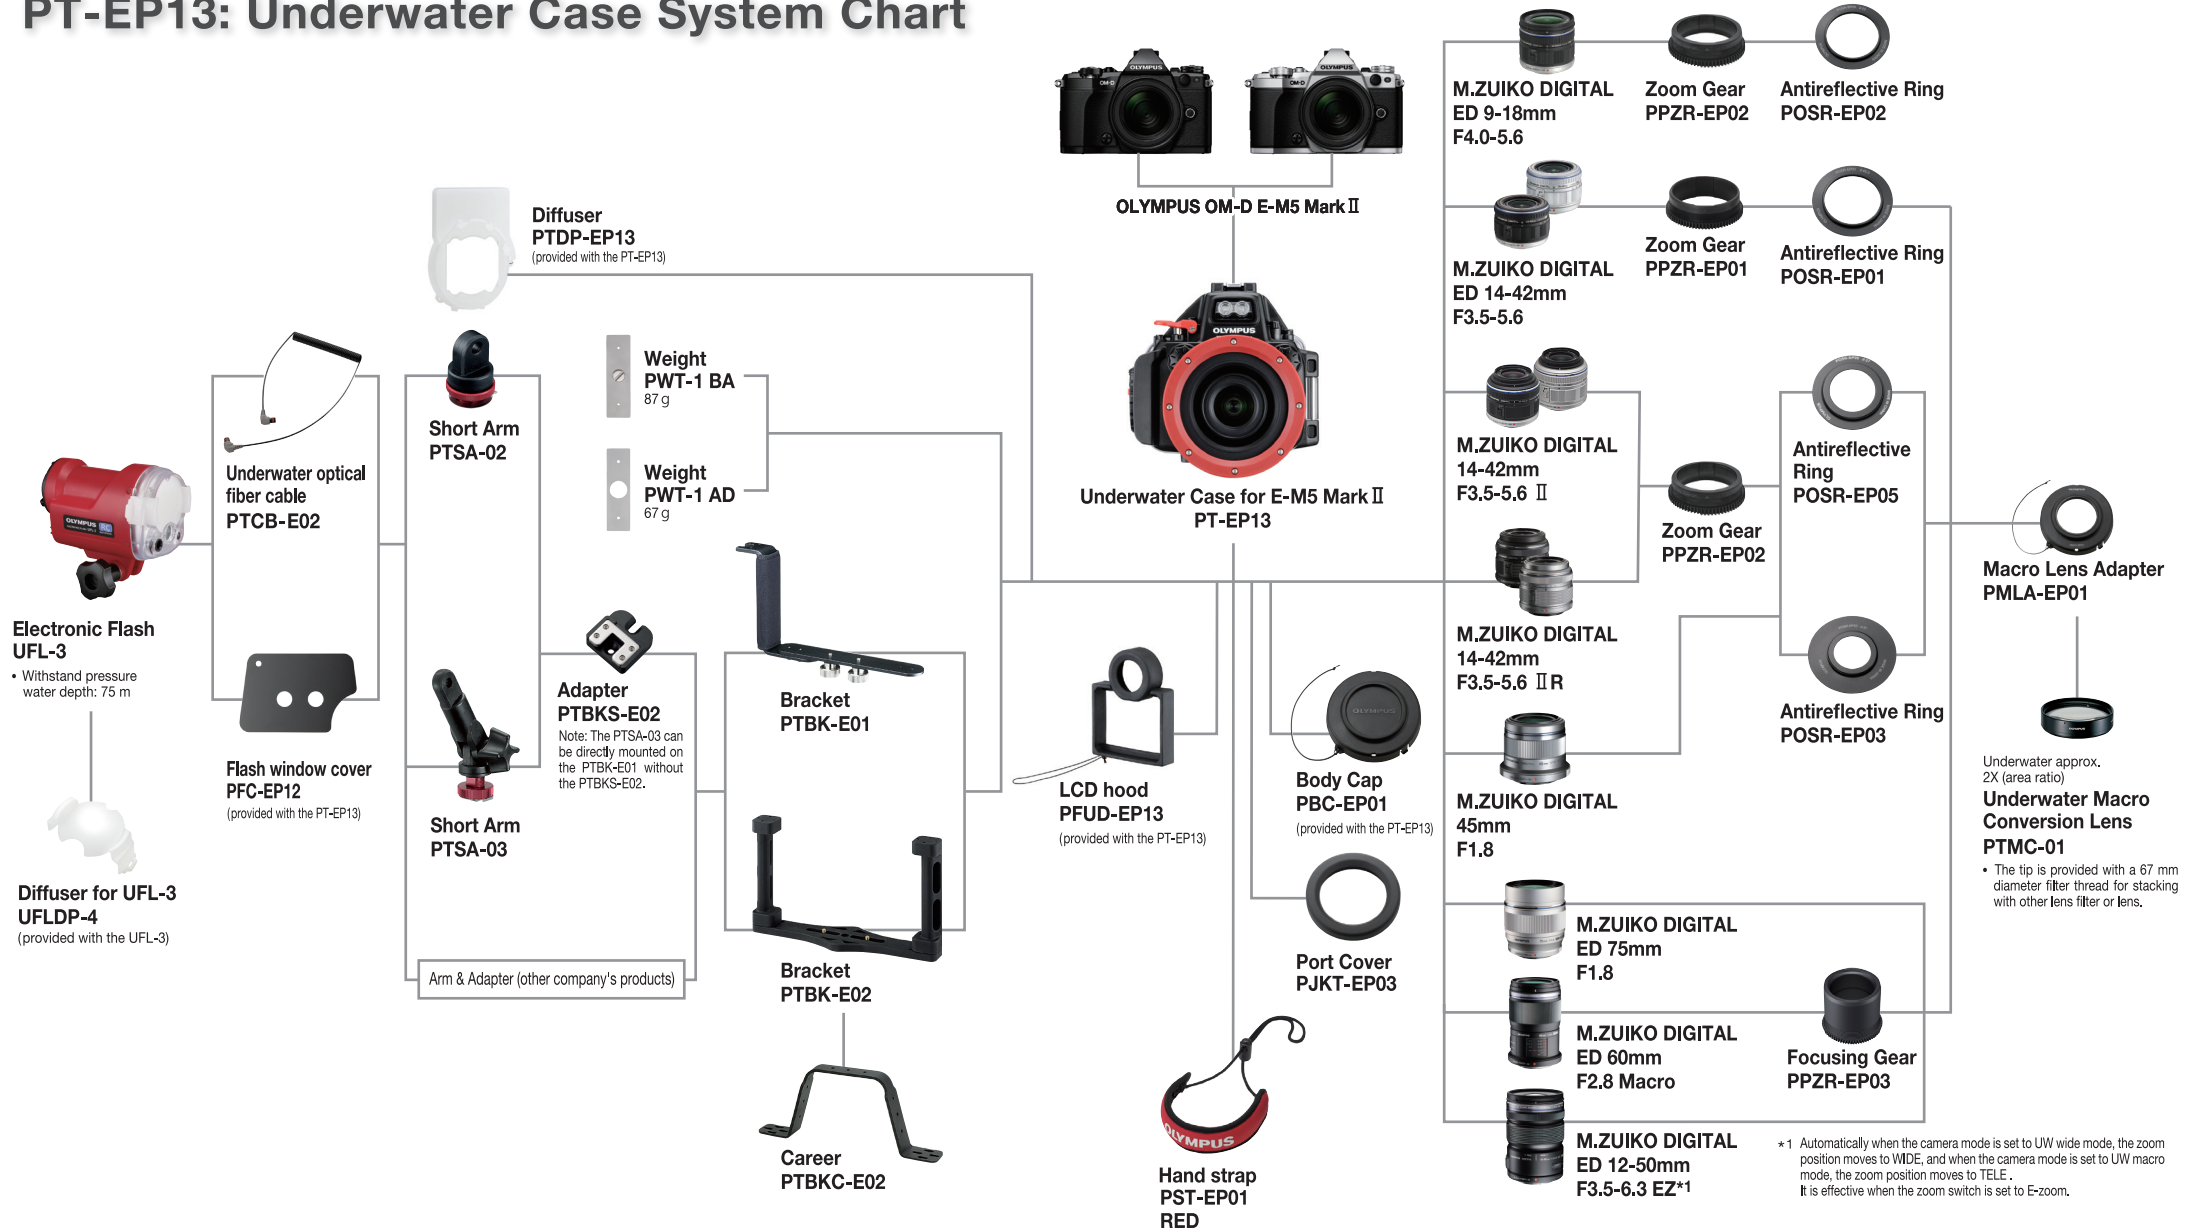

PT-EP13: Underwater Case System Chart

Consumables for PT-EP13 Underwater Cases