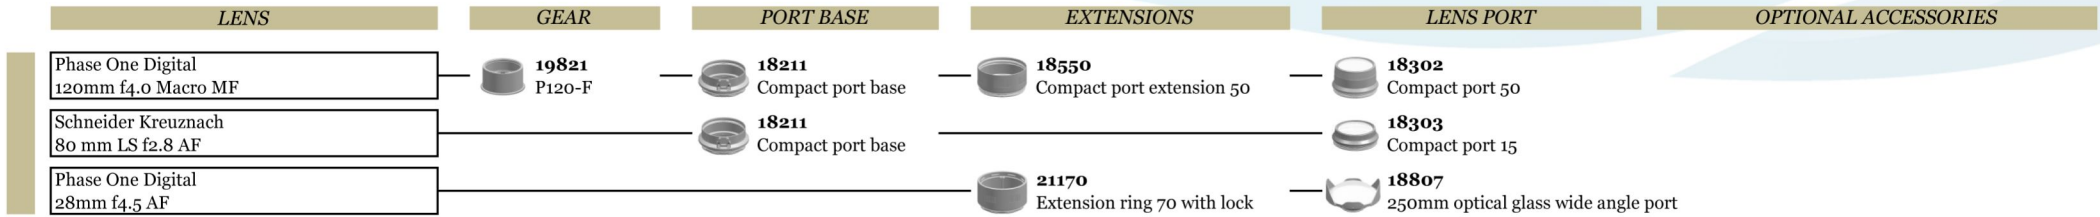

## N120 Port System for PhaseOne System

(\*1) Most optimized dome port